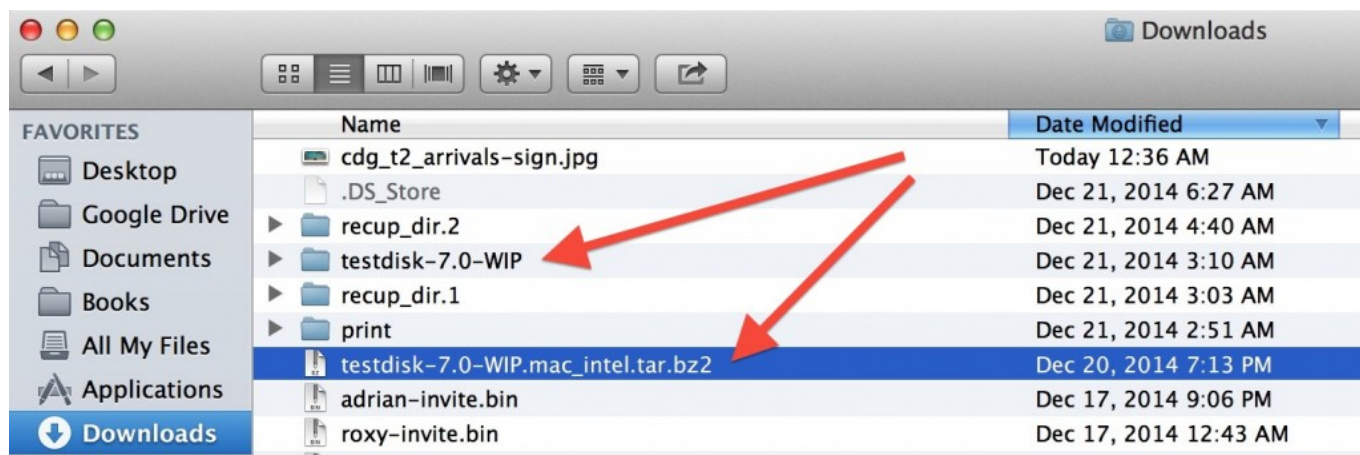

1. [1. program](#)
2. [2. program meaning](#)
3. [3. program tv](#)

As a member of the Apple Beta Software Program, you can take part in shaping Apple software by test-driving pre-release versions and letting us know what you think.

program

program, programare examen auto, programari registru, programari registru md, programare pasaport roman, programa tv, programari examen auto, programare juramant, programare pasaport roman chisinau, programare, program meaning, programata, programa, programa btv, programata na nova, programming, programming languages, programa btv cinema [video converter full version for download free](#)

EligibilityFirst Time College students Graduating high school seniors with a minimum 17 ACT composite or 820 SAT combined critical reading and math score (pre-March 2016 exam), or 900 SAT (redesigned exam) score are eligible to apply.. Standard fees apply Early registration MizzouMACC students starting this program in the fall may register for Mizzou courses in July.. This collaborative program includes academic advisers, faculty and staff at MACC and Mizzou who work together to help students succeed. [5Kapsk Apk Download For Android](#)

[T Pain Effect Izotope Download](#)

program meaning

[Anime Studio Pro 9 Crack And Keygen Free Download](#)

Campus resources MizzouMACC students have access to all MACC and Mizzou services, including the library, recreation center, student health services, technology labs, student organizations and athletic events.. A+ Scholarship Qualifying MizzouMACC students may use A+ funds toward MACC's tuition and fees if enrolled in 12 or more credit hours between MACC and Mizzou.. MizzouMACC students experience the depth and breadth of a four-year university while enjoying the affordability and academic flexibility found at a two-year institution.. Mac Programm Beenden ErzwingenBack To Mac ProgramPrograms For Apple ComputersMac ProgrammeCNET Download. [Outliner For Mac Os](#)